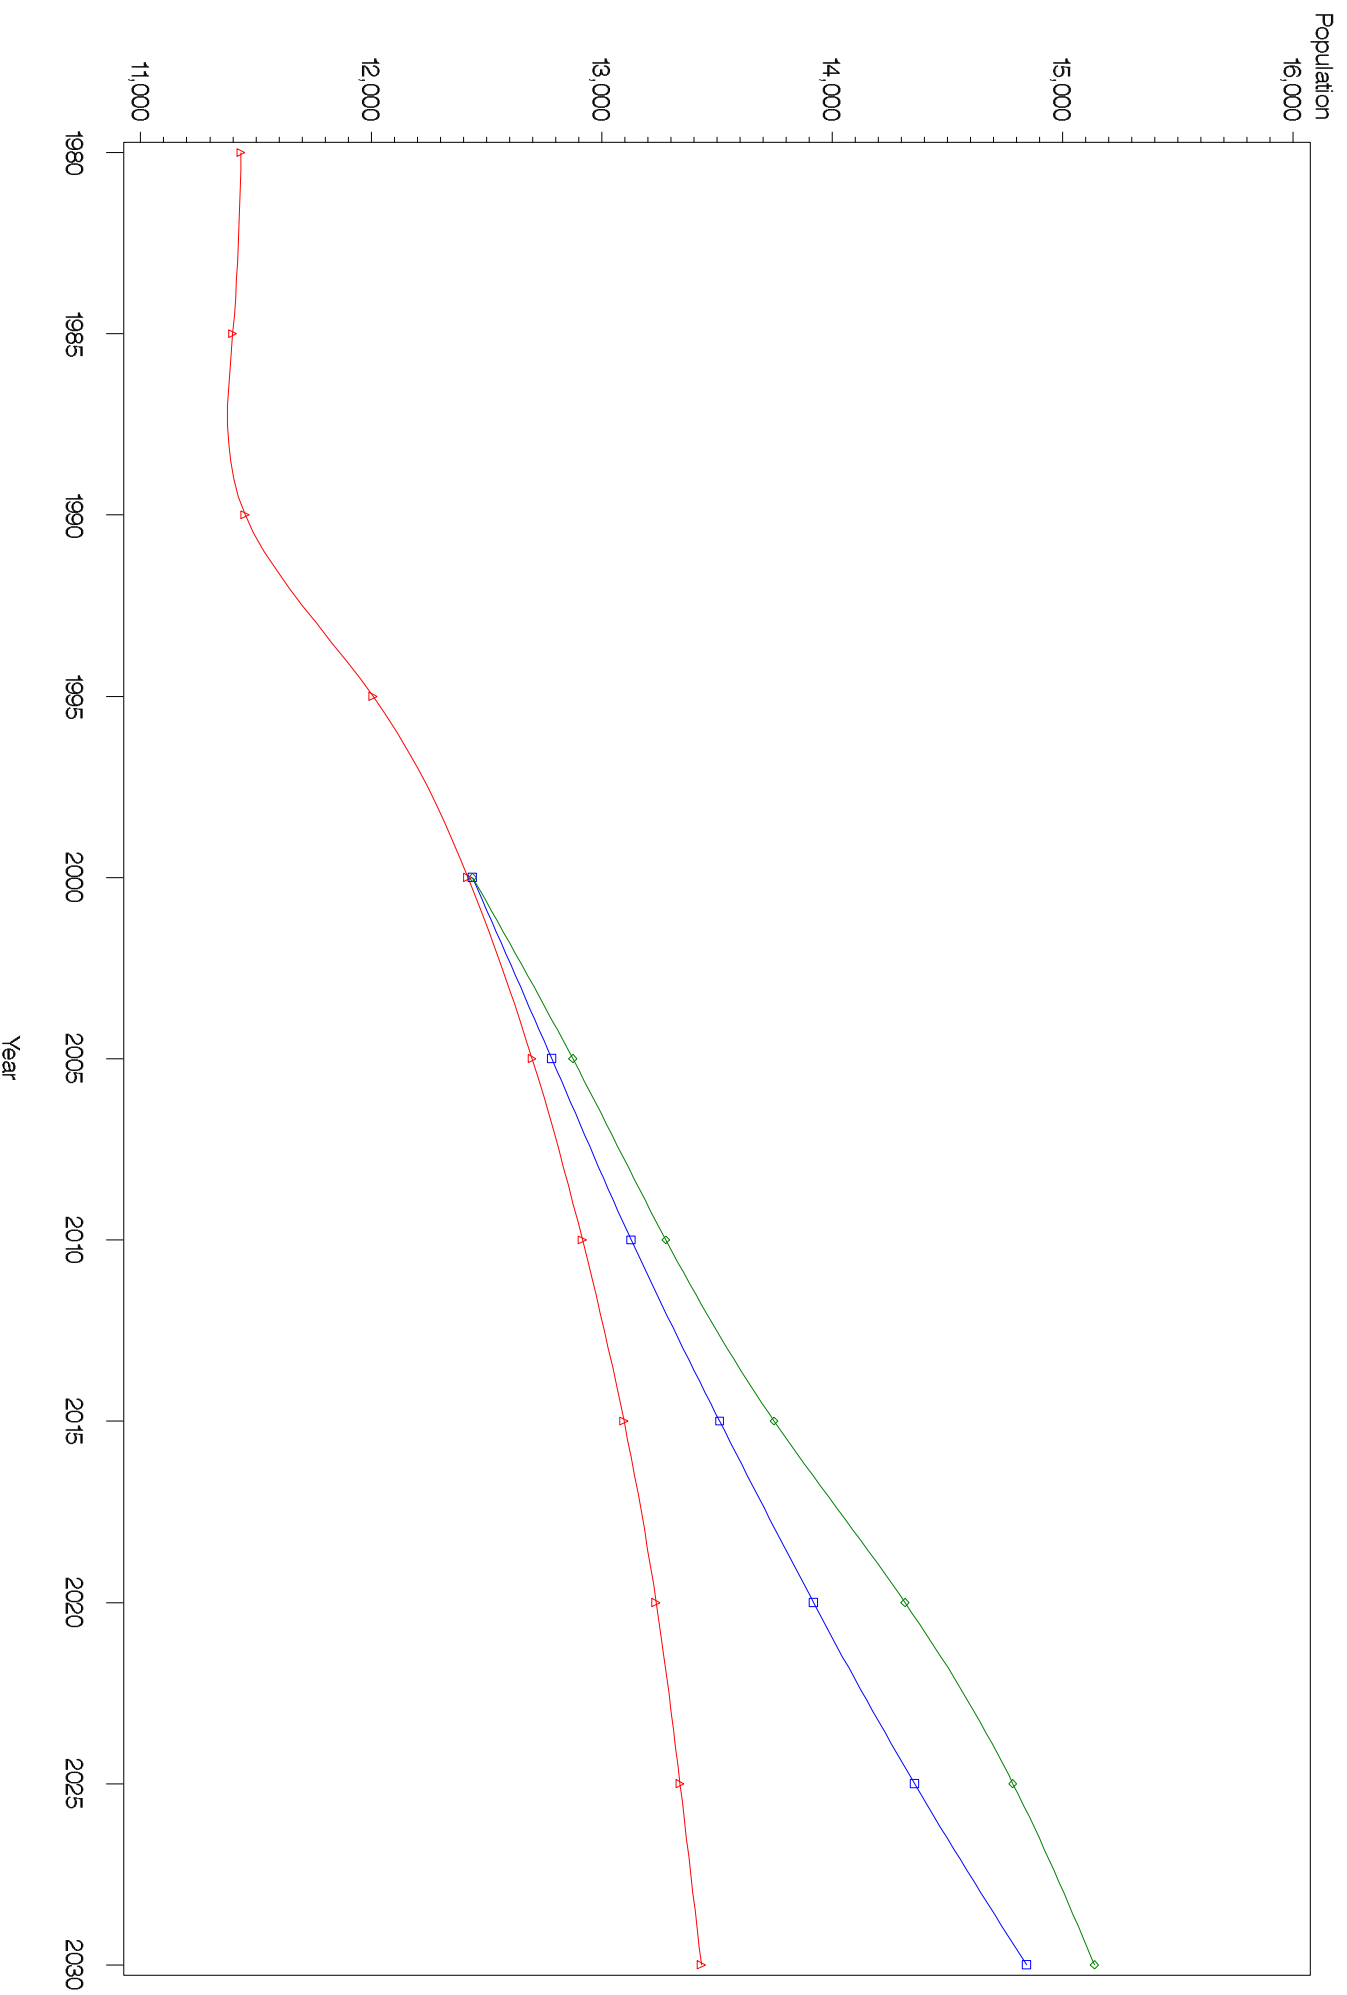

Census, Woods & Poole, and state population projections (in 1,000s) to 2030 by state

State = California

Census, Woods & Poole, and state population projections (in 1,000s) to 2030 by state State = Illinois

PLOT

△△△ Census

□□□ Woods & Poole

◇◇◇ State