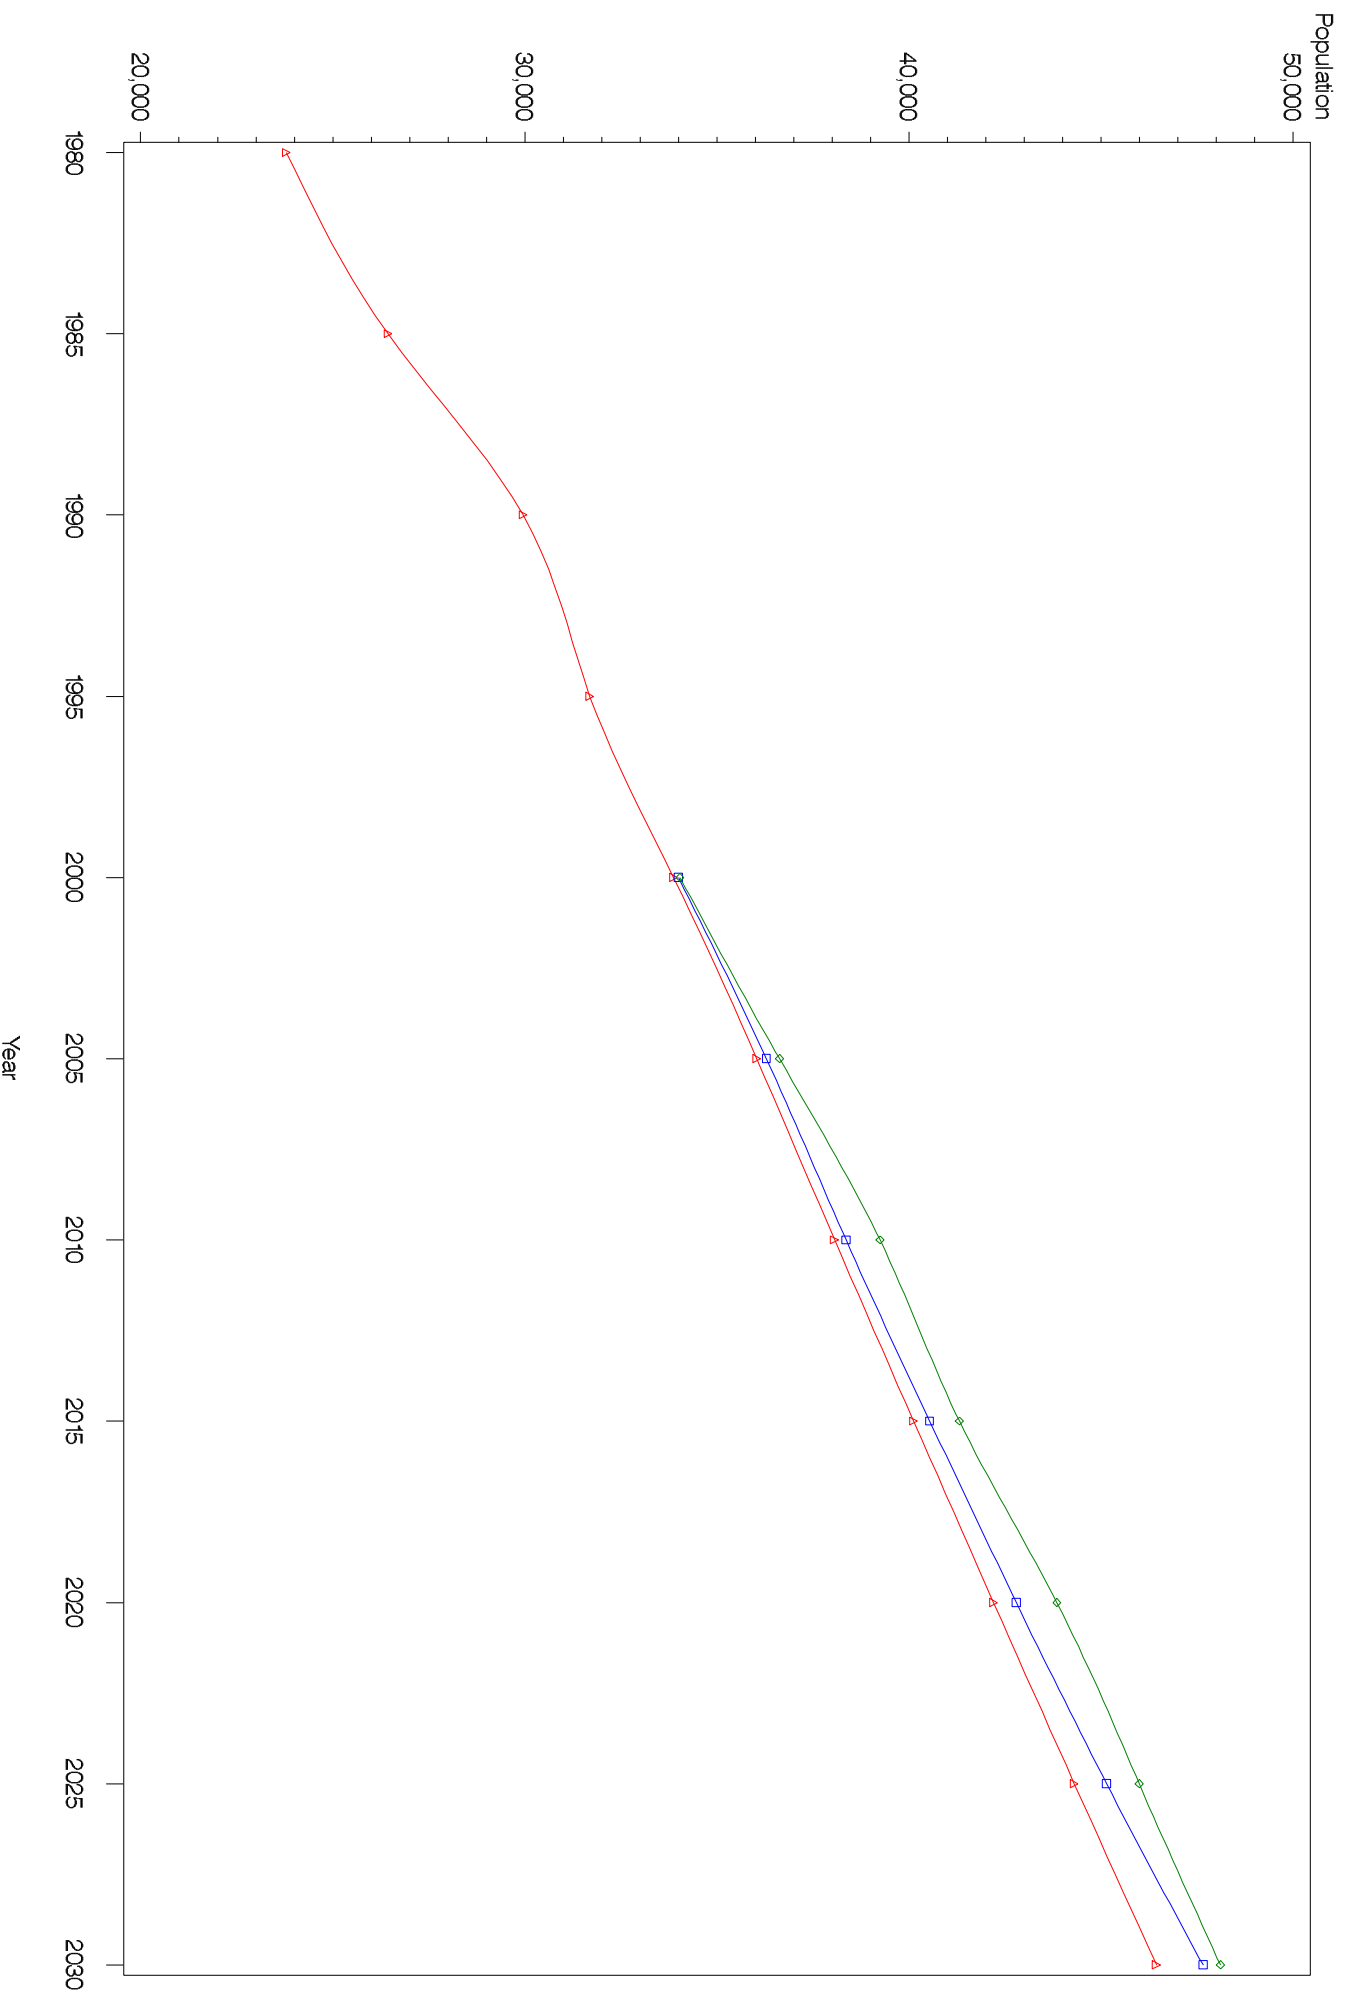

Census, Woods & Poole, and state population projections (in 1,000s) to 2030 by state

State = California

Census, Woods & Poole, and state population projections (in 1,000s) to 2030 by state State = Illinois

PLOT

△△△ Census

□□□ Woods & Poole

◇◇◇ State